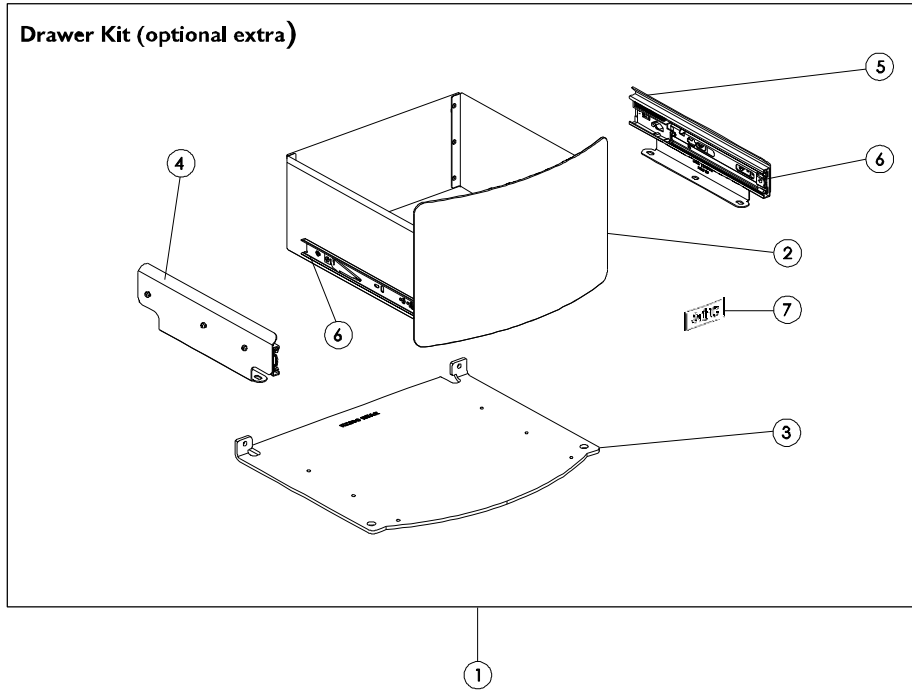

Issue A

Item	Part No.	Description	Ex.Vat.	Inc.Vat.	Item	Part No.	Description	Ex.Vat.	Inc.Vat.
1#	010/KZ120	Drawer Kit (Optional Extra)	290.00	348.00	5	004/KZ129R	RH Drawer Support	16.90	20.28
2#	010/KZ127	Drawer	NA		6	008/EZ124	Drawer Slide Runner	16.10	19.32
3	010/KZ096	Drawer Base Plate	36.00	43.20	7	008/EZ130	Adhesive Plastic Label	6.35	7.62
4	004/KZ129L	LH Drawer Support	16.90	20.28					