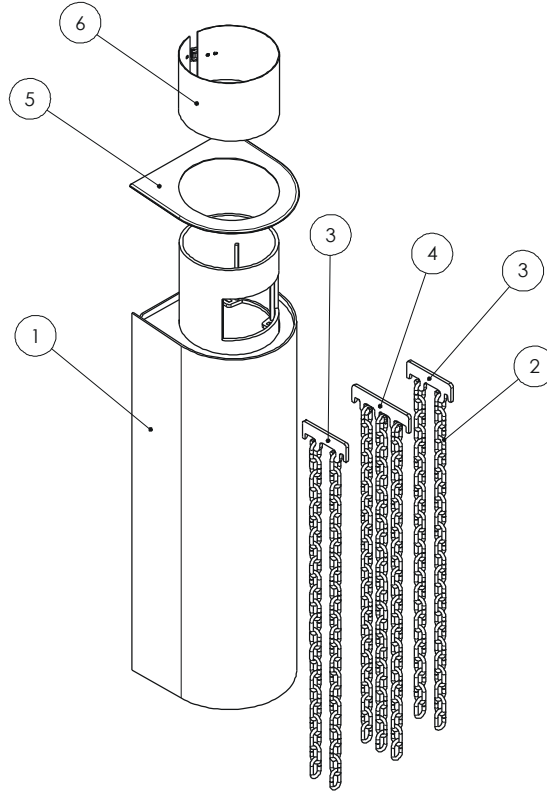

Issue B

Item	Part No.	Description	Ex.Vat.	Inc.Vat.	Item	Part No.	Description	Ex.Vat.	Inc.Vat.
1#	010/FB100	Flue Boiler 130mm	490.00	588.00	4	010/FB207	3 Hook Hanger	9.10	10.92
2	008/FB112	Boiler Chain Length	7.50	9.00	5	004/FB113	Top Cover Plate	13.90	16.68
3	010/FB107	2 Hook Hanger	7.65	9.18	6	004/FB108	Access Door	31.00	37.20