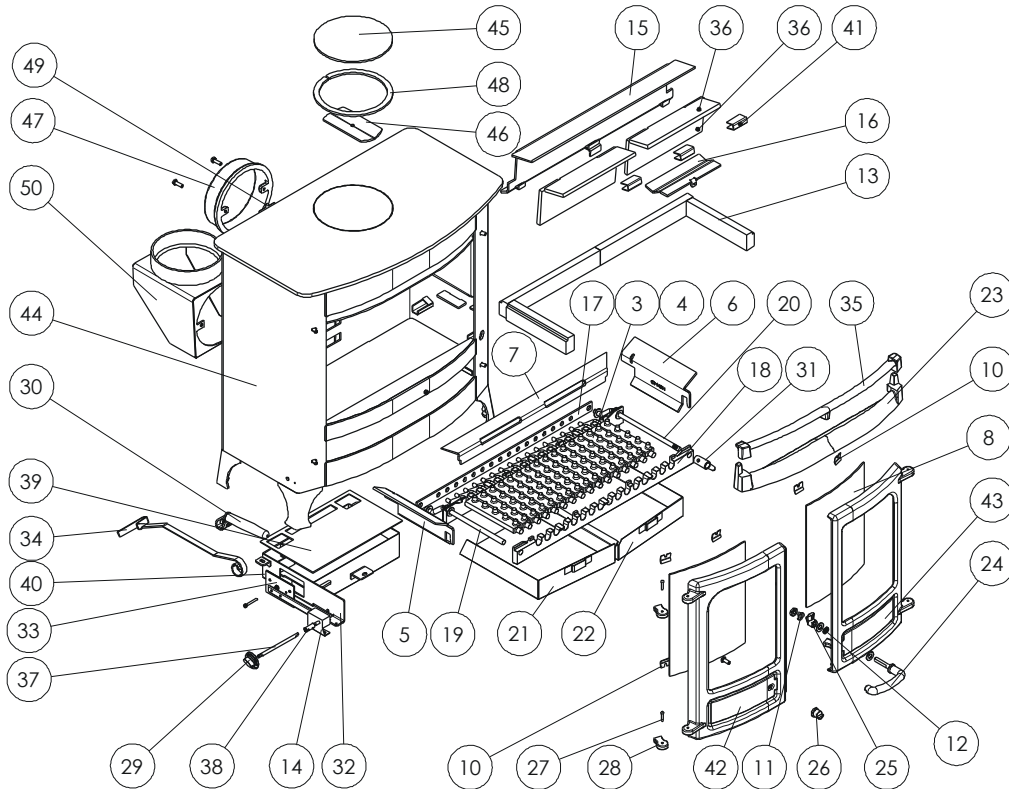

Issue G

Item	Part No.	Description	Ex.Vat.	Inc.Vat.	Item	Part No.	Description	Ex.Vat.	Inc.Vat.
1*	008/CY40S	Door Seal Set Inc. Adhesive	24.50	29.40	27	008/BW39/S	Hinge Pin Set	3.10	3.72
2*	008/FW29	Door Seal Adhesive	9.10	10.92	28	002/PY24	Hinge Post	13.60	16.32
3	002/CG20	Bottom Grate Bar	13.90	16.68	29	008/BW50	Thermostat Knob	4.00	4.80
4	002/CG20S16	Set of Grate Bars (16)	176.00	211.20	30	010/AY34	Riddling/Ashpan Tool	22.50	27.00
5	010/CY14L	Side Fire Plate L.H.	31.50	37.80	31	002/AY27	Riddler Knob	17.60	21.12
6	010/CY14R	Side Fire Plate R.H.	31.50	37.80	32	004/DS09	Air Bypass Slide	17.70	21.24
7	010/CY16	Back Fire Plate	55.00	66.00	33	008/FV49	Thermostat Flap	8.20	9.84
8	006/CY18	Glass (Inc Seal)	79.00	94.80	34	012/FW34	Scraper Tool	10.90	13.08
9*	008/CY41	Glass Seal	11.00	13.20	35	002/CY08C	Deepening Bar	53.50	64.20
10	004/KV23	Glass Retainer	0.57	0.68	36	011/DS33S	Set of Throatplate Bricks	48.00	57.60
11	004/ST008	Tabbed Locking Washer	1.20	1.44	37	004/CS16	Thermostat Rod	12.30	14.76
12	008/FFW015	M12 Double Coil Spring Washer	1.80	2.16	38	004/CS18	Thermostat Connector Tube	13.80	16.56
13	011/DS29S	Set of Fire Bricks (4)	59.00	70.80	39	008/DS12	Thermostat Box Gasket	16.40	19.68
14	008/FW48	Thermostat	45.00	54.00	40	010/DS20	Thermostat Box	23.00	27.60
15	010/DS31	Throat Plate	58.00	69.60	41	004/DS35	Brick Fixing Clip	5.00	6.00
16	010/DS32	Front Throatplate	36.50	43.80	42#	002/CY01/A	Left Hand Door Assembly	190.00	228.00
17	012/CY33	Mover Bar	40.50	48.60	43#	002/CY02/A	Right Hand Door Assembly	200.00	240.00
18	002/CY30	Carrier Bar	59.00	70.80	44	009/ISL03B/A	Firebox Assy (Island IIIB)		
19	012/AY13	Idler Rod	28.00	33.60	45	010/CY37	Blanking Plate	19.90	23.88
20	012/AY15	Riddler Rod	29.00	34.80	46	010/CY61	Clamping Plate	15.80	18.96
21	004/CY17L	Ashpan L.H.	50.50	60.60	47	002/CY45	Flue Collar	63.00	75.60
22	004/CY17R	Ashpan R.H.	50.50	60.60	48	008/CY38	Flue Fixing Rope Seal	6.20	7.44
23	002/CY07C	Front Firebar	76.00	91.20	49	012/DS14	Serial No. Label	NA	
24	008/KV16	R.H. Door Handle	18.10	21.72	50#	010/CY31	Vert. Rear Flue Connector (Opt'l Extra)	102.00	122.40
25	002/AY14	Door Catch Cam	8.50	10.20	51*	010/BW51	Ash Carrier (Optional Extra)	92.00	110.40
26	008/KV13	L.H. Door Knob	2.90	3.48	52*	008/TH02/L	Low Level Pipe Stat (Opt'l Extra)	46.00	55.20